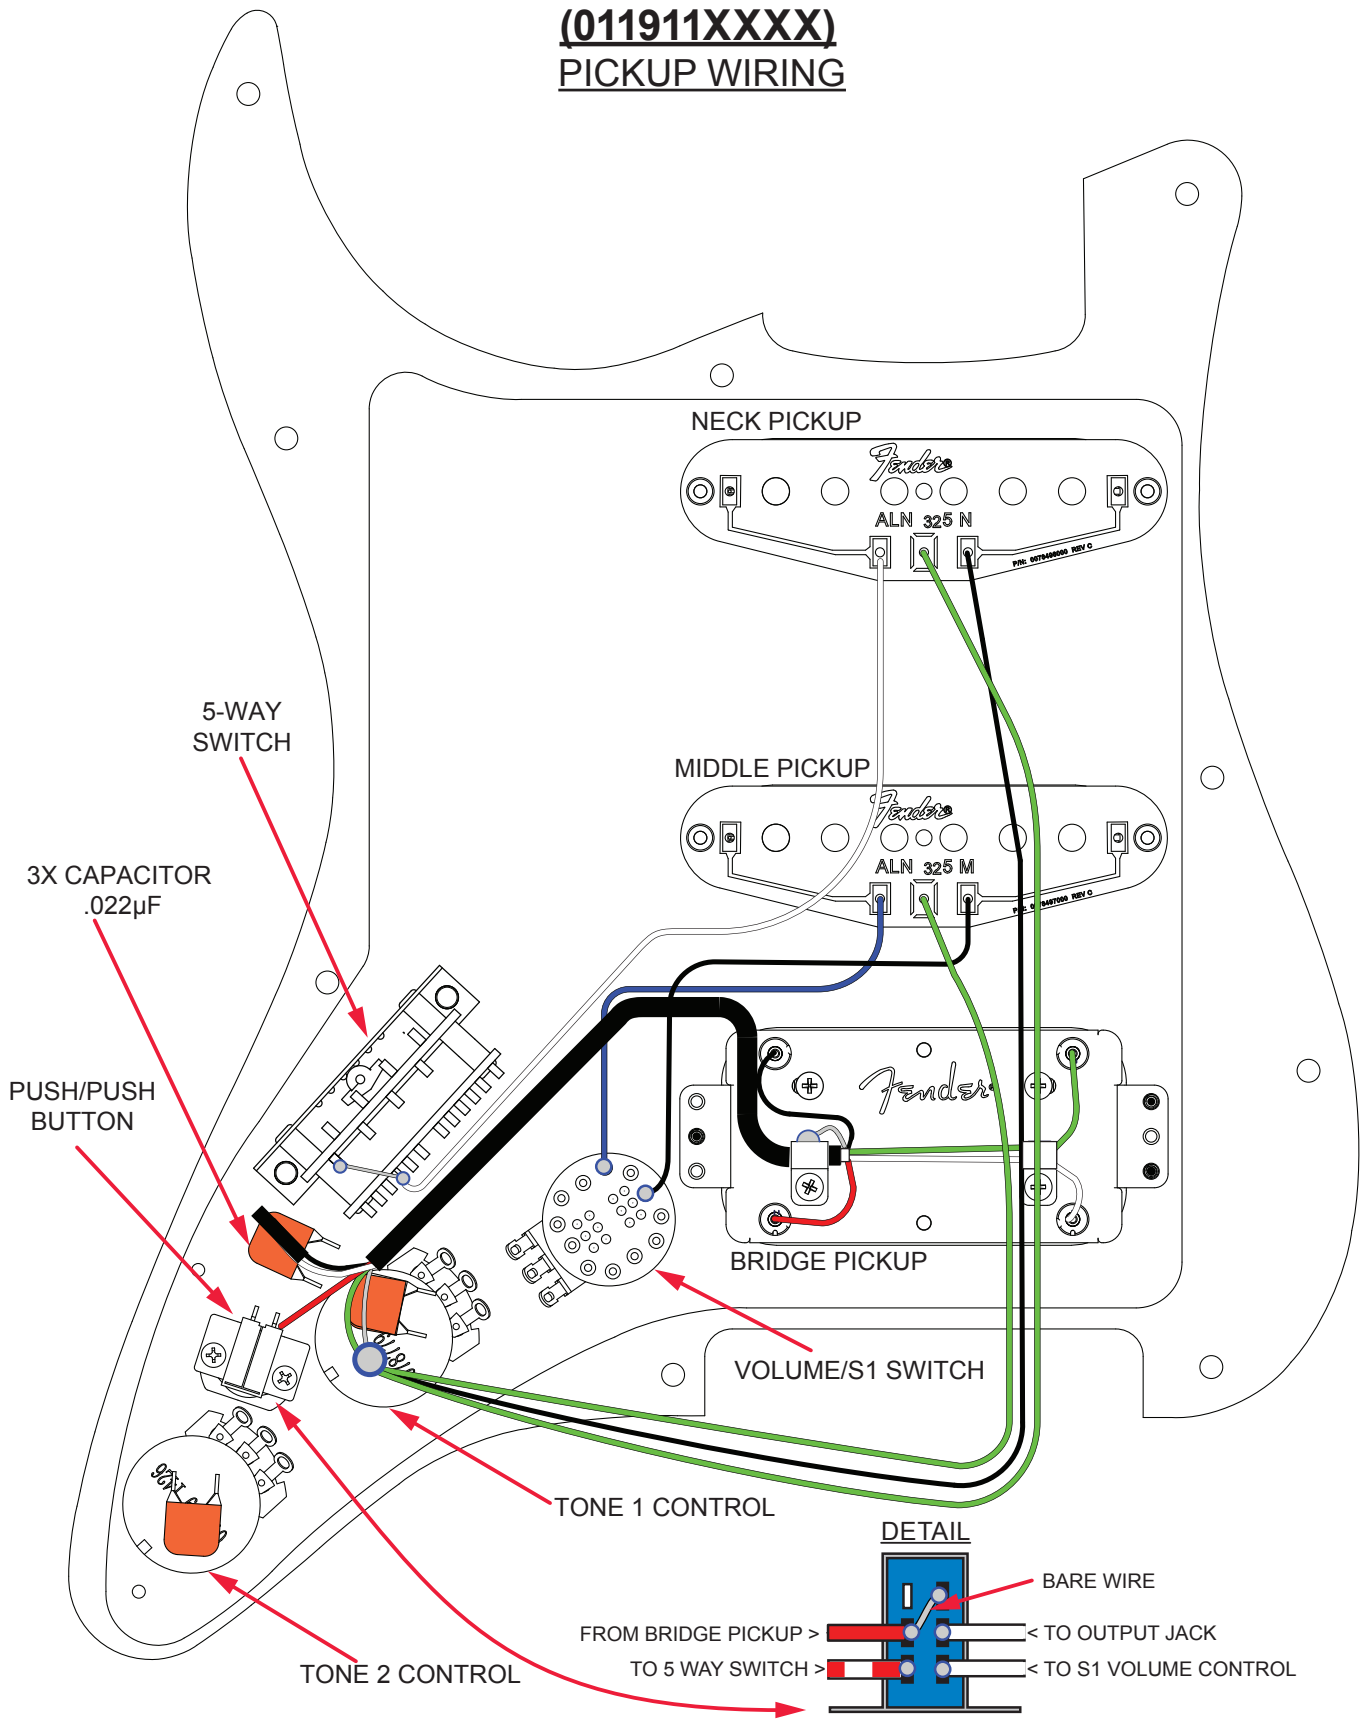

AMERICAN DELUXE STRATOCASTER® HSS SHAWBUCKER

(011911XXXX)

PARTS LIST

REF#	DESCRIPTION	PART NUMBER
31	BRIDGE ASSY STRAT AM DLX RH	0077092000
31A	BRIDGE PLATE ULTRA STRAT	0036527000
31B	BLOCK TREMOLO AM DLX STRAT RH	0077090000
31C	BRIDGE SECTION ULTRA STRAT	0990840100
31D	SPRING BRIDGE 4 COIL 3/8 BLACK	0019394049
31E	SPRING-BRIDGE 3 COIL 1/4 BLACK	0019395049
31F	SCREW M 4-40x5/8 PHP BLK	0017031049
31G	SCREW HEIGHT ADJ. 1/4	0026779049
31H	SCREW HEIGHT ADJ. 5/16	0026780049
31I	SCREW M 8-32x3/8 FHP NI	0019656049
31J	SPRING CLIP, ULTRA	0036531000
31K	BUSHING NYL BLK .31OD .22ID x .87L	0036614000
31L	SCRW SET 10-32x3/16 HEX SKT FP BLXL	0036615049
32	PICKUP ASSY SHAWBUCKER ZEBRA	7707189000
33	SCREW M#3-48x13/16 RHP#4 HD ZA	0050166049
34	SPRING HB MTG 3/4"	0050167049
36	PICKUP ASSY STRAT MID ALN325 AGED WHITE	0993115002
37	PICKUP ASSY STRAT NK ALN325 AGED WHITE	0993115003
38	SCRW SPCL M 4-40x13/16 M5RHP ZARTIN	0063396049
39	TUBING,SIL RUB CUT RED .500	0063398000
40	NECK PLATE DLX CHROME RH	0059209000
41	SCREW SMA 8x1-3/4 OHPH ZARTAN	0021424049
42	PLATE BACK AS STRAT MG/B/MG	0054029000
42	PLATE BACK AS STRAT BROWN SHELL	0991324000
43	CLAW SPRING TENSION NI	0010272100
44	SPRING TREM TENSION BLK OX	0018671049
45	SCREW SMA 1-3/4 OHP NI	0015636049
46	STRAP BUTTON CHROME SET W/HDWR	0990690000
47	SCREW SMAB 5 X 1 OHP ZA CHROME	0021422049
48	FELT WASHERS BLACK	0994929000
48	FELT WASHERS WHITE	0994930000
49	SCREW ST 1/4-20 X 3/8 OP NI HEX	0031571000
*	TREMOLO ARM ULTRA DLX SNAPIN	0036534000
*	WRENCH .050 HEX KEY SHORT ARM	0018531049
*	WRENCH 3/32 HEX KEY SHORT ARM	0018622000
*	WRENCH 1/8 X 1-1/4 X 2-3/4 HEX	0023811049
*	CASE ABS MOLDED STRAT/TELE	0095756000

*= NOT PICTURED IN DIAGRAM

AMERICAN DELUXE STRATOCASTER® HSS SHAWBUCKER

(011911XXXX) PICKUP WIRING