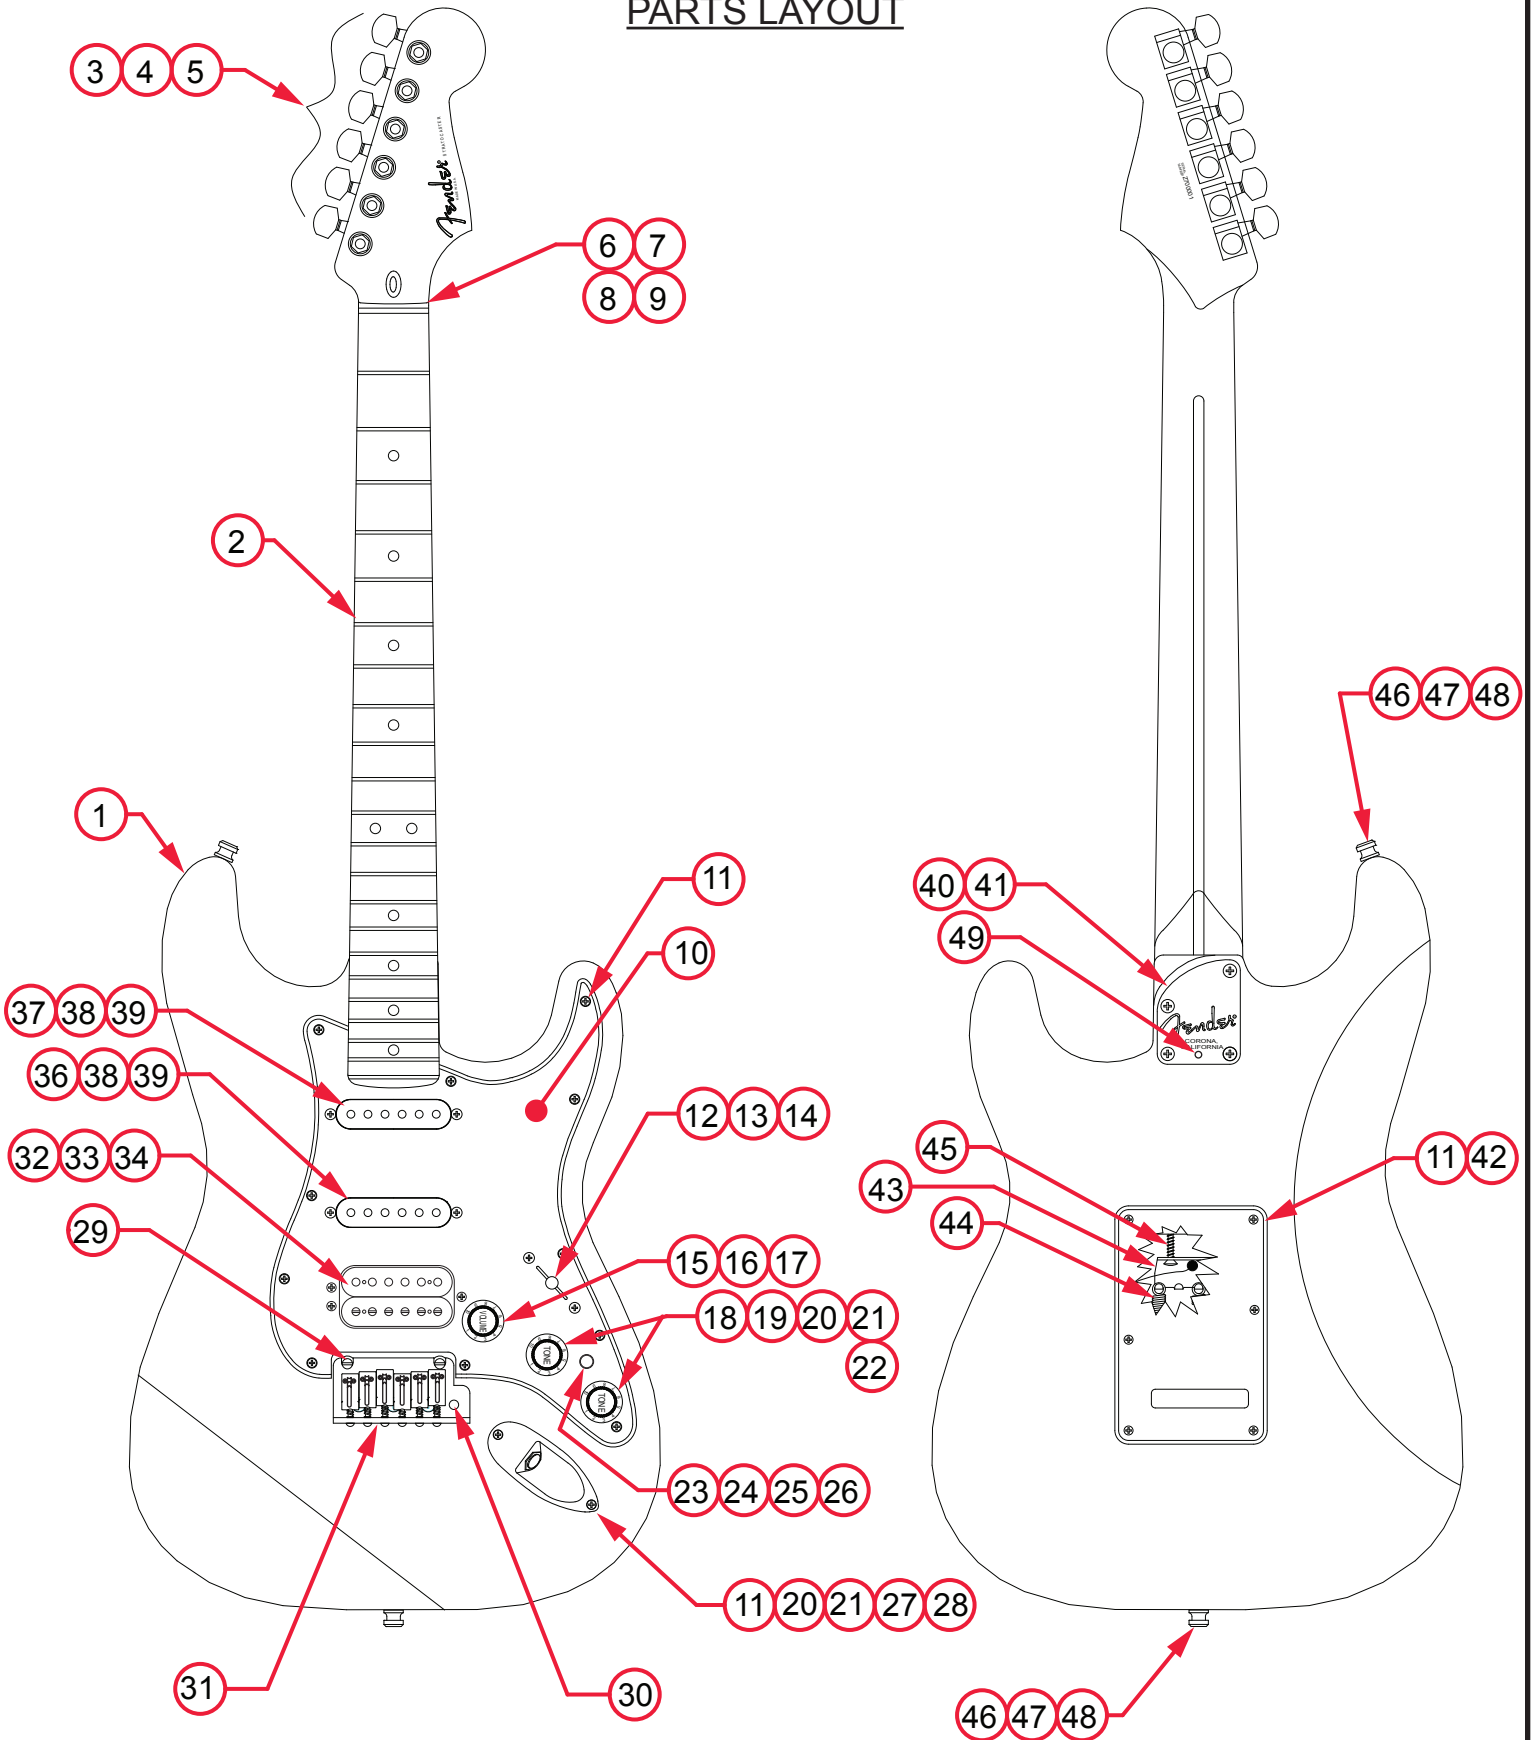

# AMERICAN DELUXE STRATOCASTER® HSS SHAWBUCKER

(011911XXXX)

PARTS LAYOUT

# AMERICAN DELUXE STRATOCASTER® HSS SHAWBUCKER

(011911XXXX)

## PARTS LIST

REF#	DESCRIPTION	PART NUMBER
1	BODY AM DLX STRAT 3TS	0059203500
1	BODY AM DLX STRAT BLK	0058345506
1	BODY AM DLX STRAT OLP	0058345523
1	BODY AM DLX STRAT SSM	0058345570
2	NECK ASSY AM DLX FAT STRAT RW	0077680000
2	NECK ASSY AM DLX FAT STRAT MPL	0077681000
3	FENDER LOCKING TUNERS CHROME	0990818100
4	WASHER KEY	0053106049
5	BUSHING KEY	0058820049
6	NUT ASSY ROLLER L.S.R.	0990812000
7	SCREW SMAB 1x1/2 HD #0 OHP ZA	0041611049
8	SHIM L.S.R. .010"	0041612000
9	SHIM L.S.R. .005"	0041613000
10	PICKGUARD STRAT HSS MG/BLK/MG	0078831000
10	PICKGUARD STRAT AS RH BROWN SHELL	0077658000
11	SCREW SMAB 4 X 1/2 OHP ZA CHROME	0994923000
12	SWITCH 5-WAY LEVER DISCRETE	0078776000
13	SCREW MA 6-32 X 5/8 RH ZARTAN	0994925000
14	KNOB P/U SWITCH AGED WHITE	0994938000
15	SWITCH/POT ASSY S-1 250K SPSH W/HDWR	0078777000
16	KNOB S-1 SPSH STRAT AGED WHITE	0059267030
17	KNOB CAP S-1 SPSH STRAT VOLUME AGED WHITE	0059266030
18	CONTROL 250K 10% TAPER SPSH	0078779000
19	KNOB STRAT TONE AGED WHITE	0991369000
20	WASHER LOCK INTL 3/8 X .687	0016436049
21	NUT HEX 3/8-32 X 3/32 TK NI	0016352049
22	CAPACITOR MPF RDL .022µF 250V 10%	0024832049
23	SWITCH DPDT PUSH/PUSH 0.109 MTG HOLES	0079119000
24	BUTTON KNOB PUSH SWITCH AGED WHT	0055193000
25	BLOCK SWITCH MOUNTING STRAT	0038462000
26	SCREW SMA 2x3/8 PHP BLX	0037985000
27	FERRULE JACK CHROME	0991940100
28	JACK PHONE OPEN CIRCUIT 11	0021956049
29	PIVOT POST ASSY	0093273000
30	TREMOLO ARM SPRING	0994931000

## DETAILED WIRING VIEW